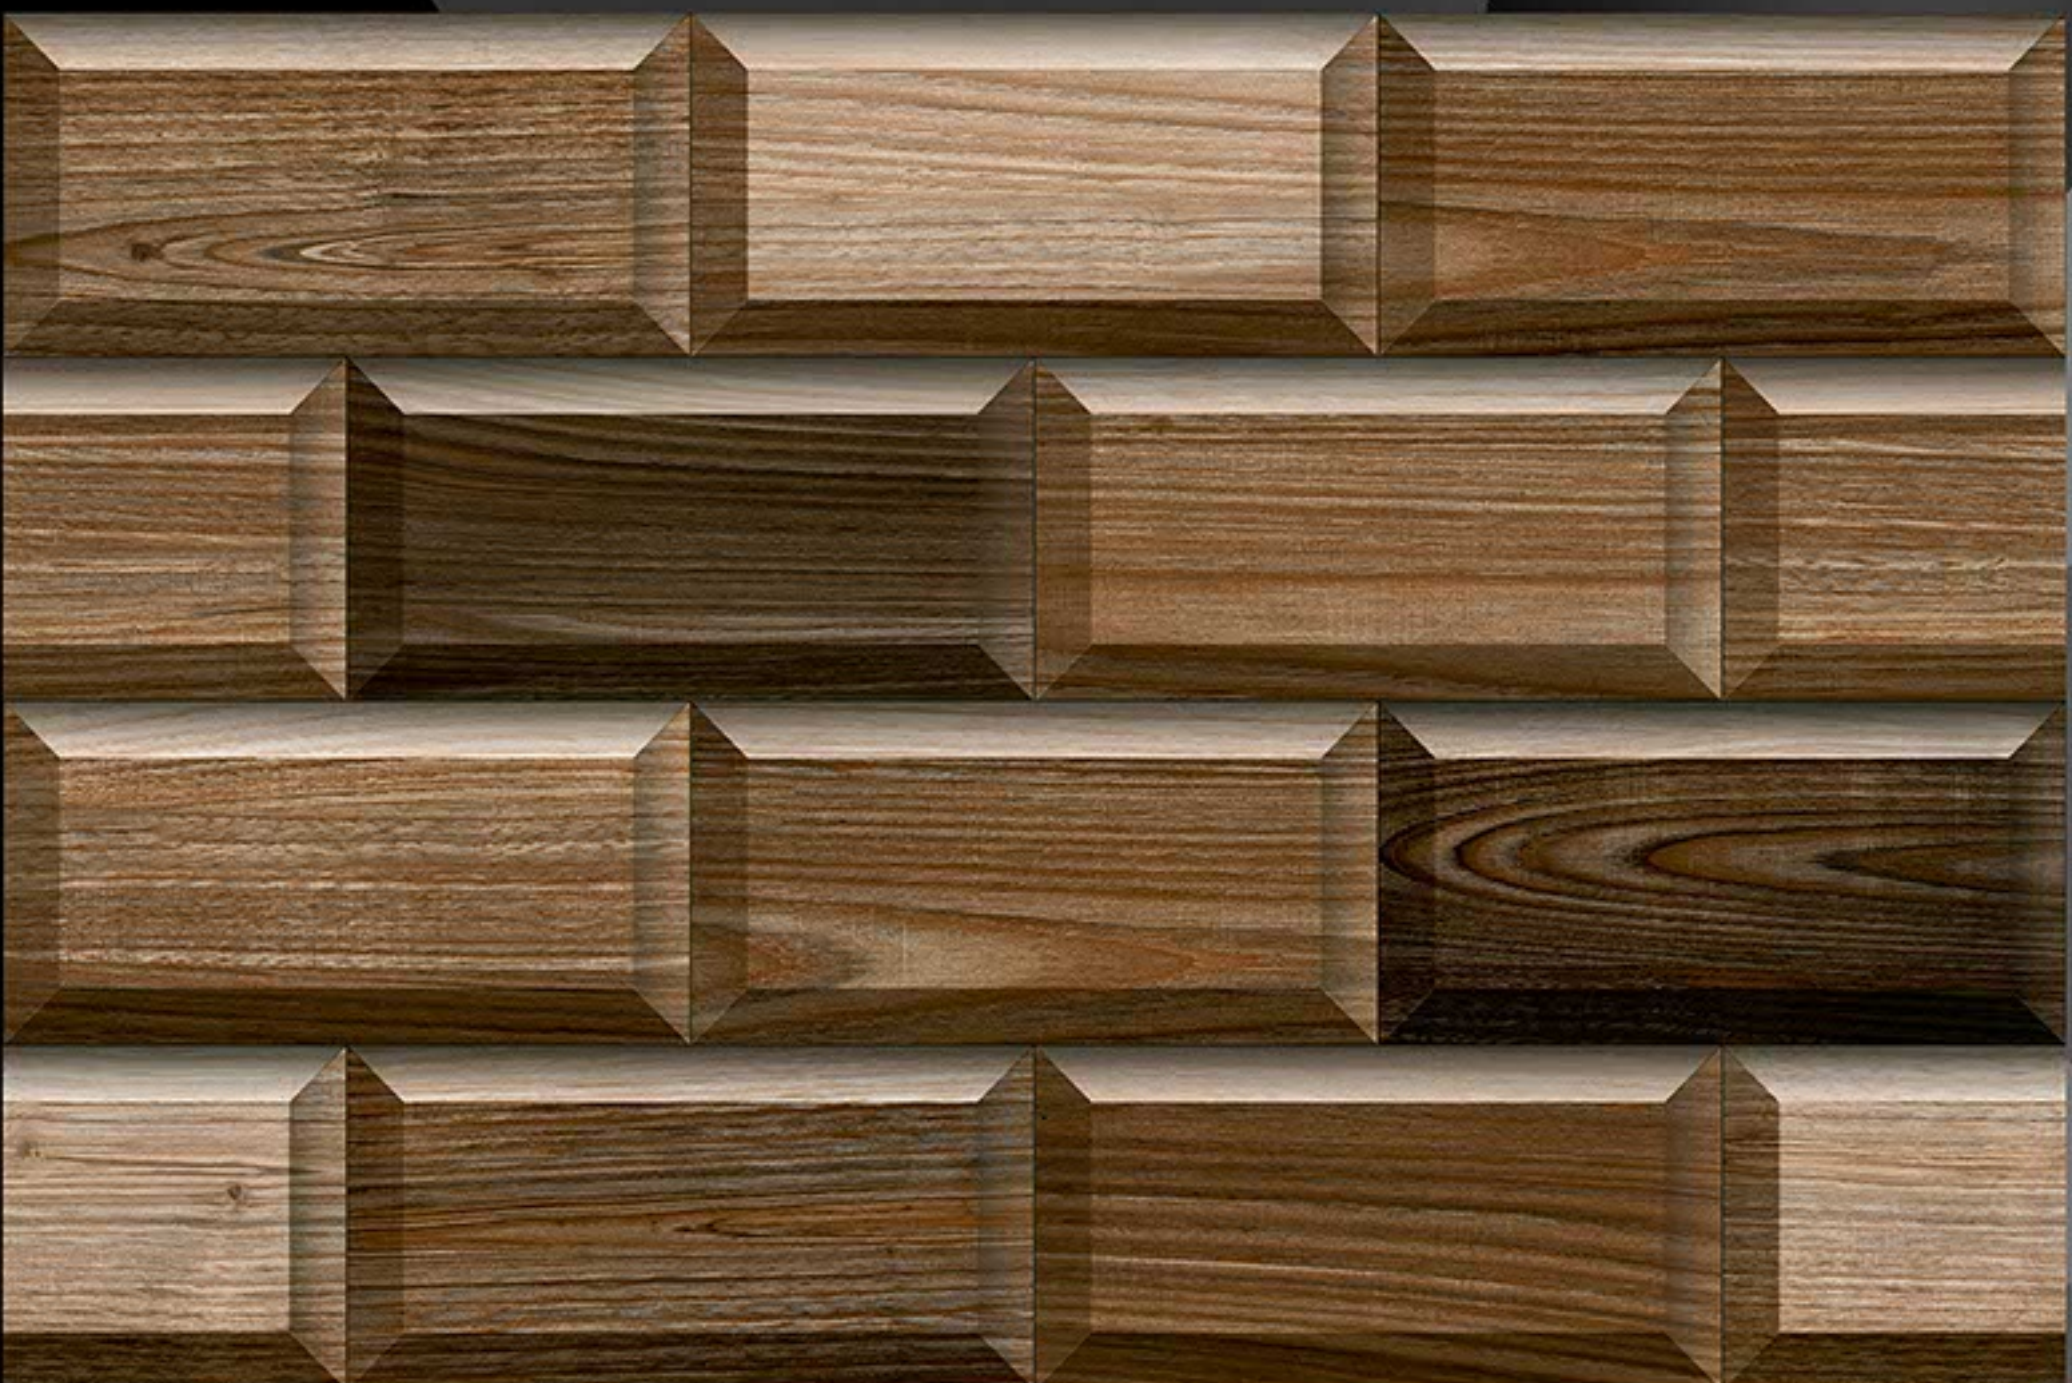

KITCHEN SERIES

300x450 mm

DEGITAL WALL TILES

3179_LT_DK_HL_2

KITCHEN SERIES

300x450 mm

DEGITAL WALL TILES

3180_LT_DK_HL_1