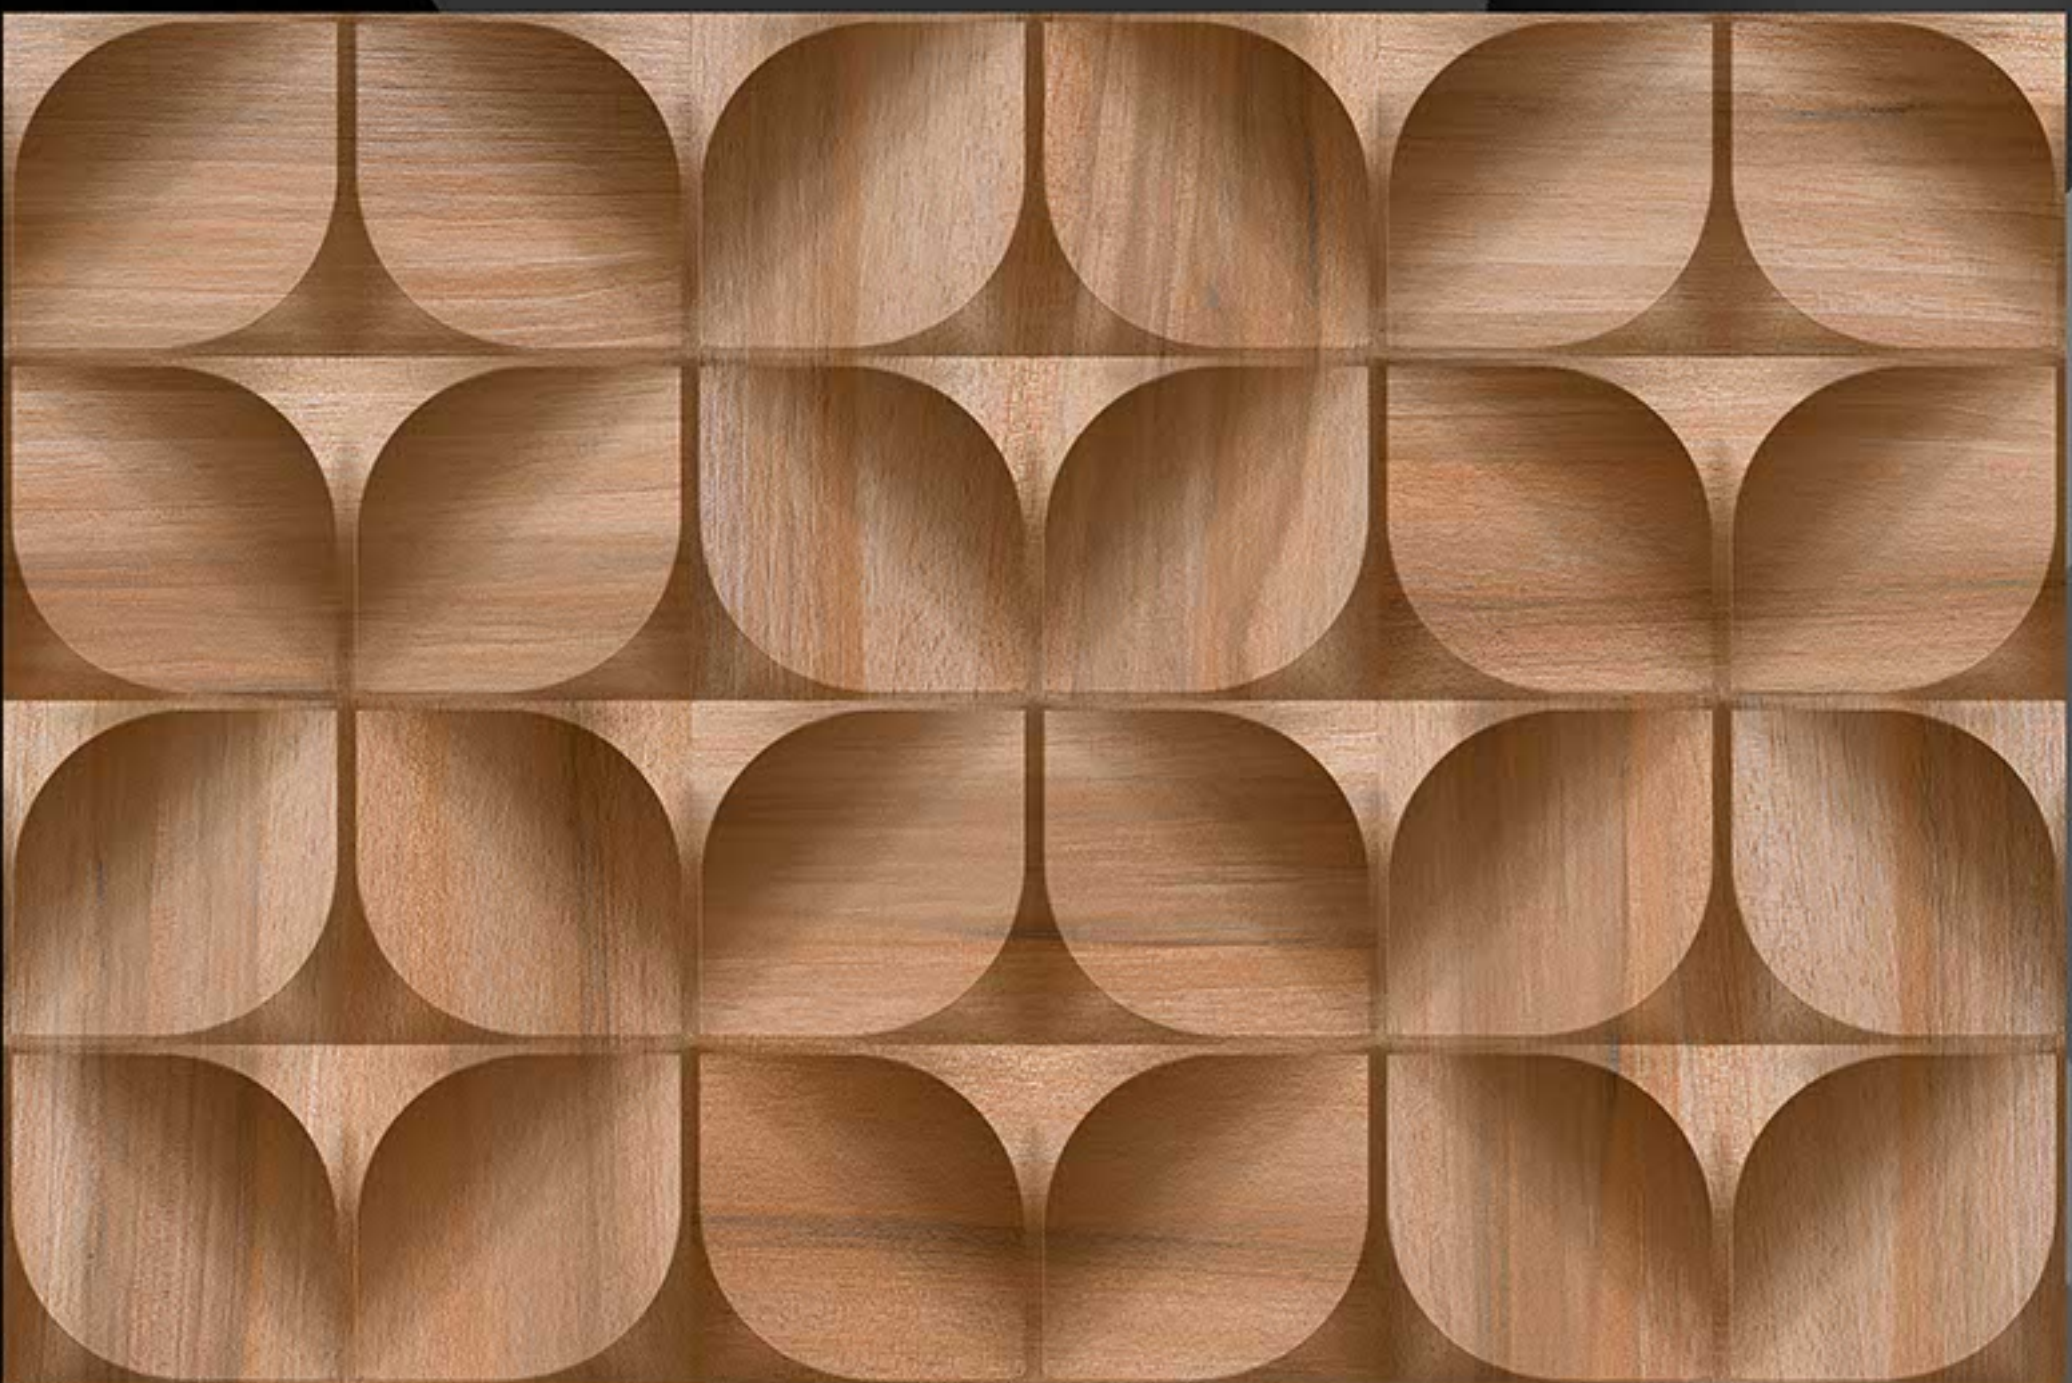

KITCHEN SERIES

300x450 mm

DEGITAL WALL TILES

3176_LT_DK_HL_2

KITCHEN SERIES

300x450 mm

DEGITAL WALL TILES

3177_LT_DK_HL_1